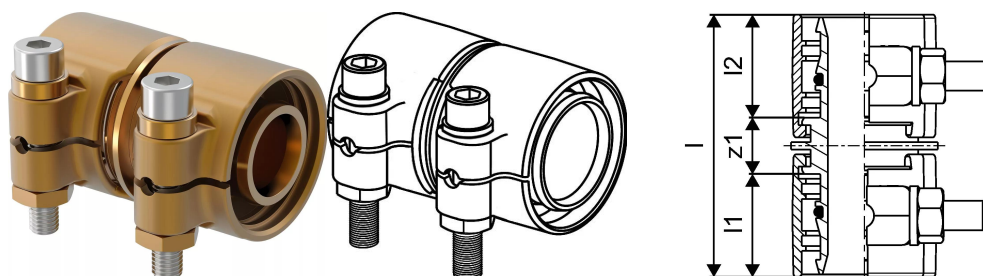

#### Specification

- Wipex fittings in corrosion-resistant brass, dezincification based on EN ISO 6509 with stainless steel screw.
- O-ring sealing between Wipex coupling and base fitting connectors
- Bolt set for couplers include a hex socket bolt in stainless steel and the nut as well as washer from brass
- Pre-open sleeve design with assembled support part for the dimension 63-110mm.

#### Application

- Fittings for pipe systems Thermo, Aqua, Quattro, Supra, Supra PLUS and Supra Standard
- Connection of PE and PE-Xa medium pipe to couplers with cylindrical inch male thread
- Max. operating temperature 95°C

### Technical data

Item no EAN	7331541200776
Item no GTIN	07331541200776
Item no VVS	087882140
RSK no.	2410690
Item no NRF	8360783
Item no LVI	1932110
Item (unit of measurement)	pce
Length (l)	72 mm
Length (l1)	30 mm
Length (l2)	29 mm
Packaging Quantity 1	1
Packaging Quantity 3	15
Packaging Quantity 4	1200
Packaging GTIN PL1	06414905299997
Packaging GTIN PL3	06414905400003
Packaging GTIN PL4	06414905400010
Item Unit Length	55
Item Unit Height	70
Item Unit Weight	0,539
Item Unit Width	45