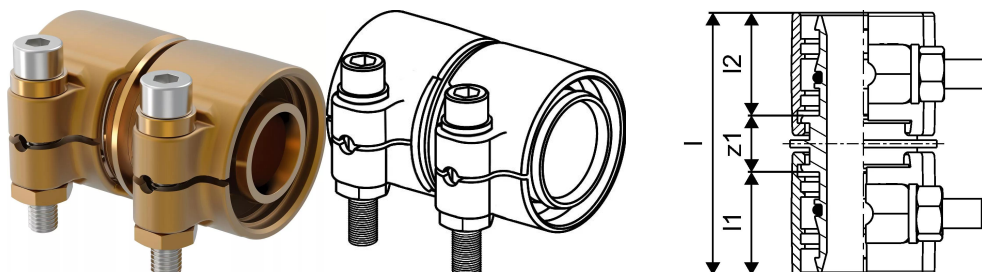

## Uponor Wipex jointing equal PN10 40x5,5-40x5,5

**1042979**

- Connection of PE-Xa or PE pipe
- 10 bar, SDR 7,4
- DR = dezincification resistance brass

#### Specification

- Wipex fittings in corrosion-resistant brass, dezincification based on EN ISO 6509 with stainless steel screw.
- O-ring sealing between Wipex coupling and base fitting connectors
- Bolt set for couplers include a hex socket bolt in stainless steel and the nut as well as washer from brass
- Pre-open sleeve design with assembled support part for the dimension 63-110mm.

#### Application

- Fittings for pipe systems Thermo, Aqua, Quattro, Supra, Supra PLUS and Supra Standard
- Connection of PE and PE-Xa medium pipe to couplers with cylindrical inch male thread
- Max. operating temperature 95°C

### Technical data

Item no EAN	7331541200776
Item no GTIN	07331541200776
Item no VVS	087882140
RSK no.	2410690
Item no NRF	8360783
Item no LVI	1932110
Item (unit of measurement)	pce
Length (l)	72 mm
Length (l1)	30 mm
Length (l2)	29 mm
Packaging Quantity 1	1
Packaging Quantity 3	15
Packaging Quantity 4	1200
Packaging GTIN PL1	06414905299997
Packaging GTIN PL3	06414905400003
Packaging GTIN PL4	06414905400010
Item Unit Length	55
Item Unit Height	70
Item Unit Weight	0,539
Item Unit Width	45