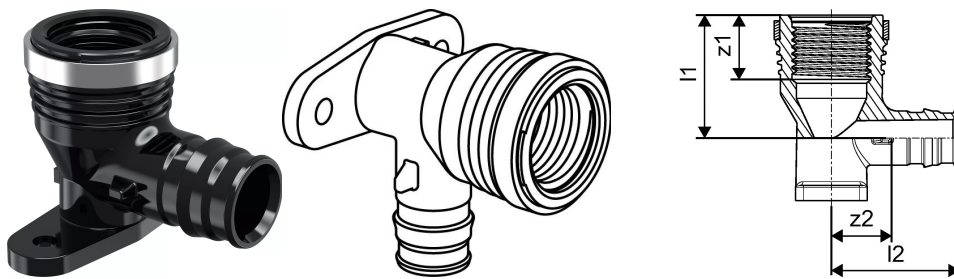

Uponor Smart Aqua tap elbow Q&E PPSU 20-Rp1/2" l=43mm

1042343

Uponor Smart Aqua tap elbow Q&E PPSU 20-Rp1/2" l=43mm

1042343

Technical data

Item no EAN	6414907055812
Item no GTIN	06414907055812
Item no VVS	045283239
Item (unit of measurement)	pce
Female thread Rp	1/2 inch
Length (l1)	38 mm
Length (l2)	17 mm
Length (l3)	27 mm
Z-measurement k	36 mm
Z-measurement z2	10 mm
Packaging Quantity 1	5
Packaging Quantity 3	30
Item Replacement 1	1023035
Packaging GTIN PL1	06414905267637
Packaging GTIN PL3	06414905267644
Packaging GTIN PL4	06414905267651