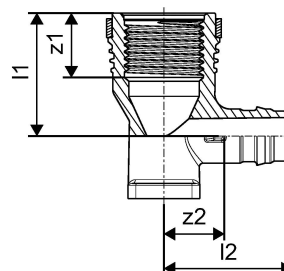

Uponor Smart Aqua tap elbow Q&E PPSU 16-Rp1/2" l=43mm

1042342

Uponor Smart Aqua tap elbow Q&E PPSU 16-Rp1/2" l=43mm

1042342

Technical data

Item no EAN	6414907055805
Item no GTIN	06414907055805
Item no VVS	045283189
Item no NRF	5110335
Item (unit of measurement)	pce
Female thread Rp	1/2 inch
Length (l1)	34 mm
Length (l2)	17 mm
Length (l3)	27 mm
Z-measurement k	36 mm
Z-measurement z2	10 mm
Packaging Quantity 1	5
Packaging Quantity 3	40
Packaging GTIN PL1	06414905267606
Packaging GTIN PL3	06414905267613
Packaging GTIN PL4	06414905267620