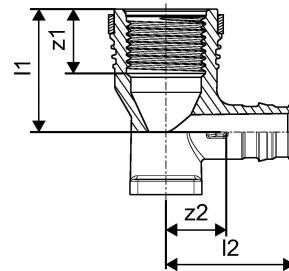

Uponor Smart Aqua tap elbow Q&E PPSU 16-Rp1/2" l=43mm

1042342

Uponor Smart Aqua tap elbow Q&E PPSU 16-Rp1/2" l=43mm

1042342

Technical data

Item no EAN	6414907055805
Item no GTIN	06414907055805
Item no VVS	045283189
Item no NRF	5110335
Item (unit of measurement)	pce
Female thread Rp	1/2 inch
Length (l1)	34 mm
Length (l2)	17 mm
Length (l3)	27 mm
Z-measurement k	36 mm
Z-measurement z2	10 mm
Packaging Quantity 1	5
Packaging Quantity 3	40
Packaging GTIN PL1	06414905267606
Packaging GTIN PL3	06414905267613
Packaging GTIN PL4	06414905267620