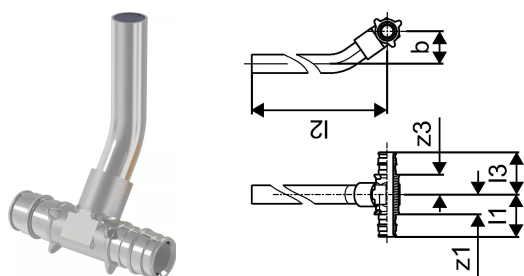

Uponor Smart Radi tee plated Q&E 20-15CU-20 l=300mm

1023050

- With coated copper pipe 15 x 1 mm.
- The connection of the coated copper pipe 15 x 1 mm to the radiator can be made with the Uponor clamp compression adapter Cu (Item-No. 1013830).

Uponor Smart Radi tee plated Q&E 20-15CU-20 l=300mm

1023050

Technical data

Item no EAN	7331541189248
Item no GTIN	07331541189248
Item (unit of measurement)	pce
Length (l1)	39 mm
Length (l2)	302 mm
Length (l3)	39 mm
Z-measurement z3	17 mm
Packaging Quantity 1	2
Packaging Quantity 3	30
Packaging GTIN PL1	06414905261802
Packaging GTIN PL3	06414905261819
Item Unit Length	315
Item Unit Height	45
Item Unit Weight	0,209
Item Unit Width	80