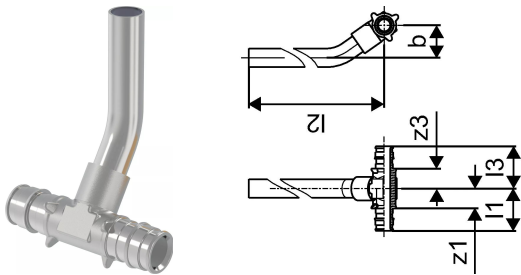

Uponor Smart Radi tee plated Q&E 20-15CU-20 l=300mm

1023050

- With coated copper pipe 15 x 1 mm.
- The connection of the coated copper pipe 15 x 1 mm to the radiator can be made with the Uponor clamp compression adapter Cu (Item-No. 1013830).

Uponor Smart Radi tee plated Q&E 20-15CU-20 l=300mm

1023050

Technical data

Item no EAN	7331541189248
Item no GTIN	07331541189248
Item (unit of measurement)	pce
Length (l1)	39 mm
Length (l2)	302 mm
Length (l3)	39 mm
Z-measurement z3	17 mm
Packaging Quantity 1	2
Packaging Quantity 3	30
Packaging GTIN PL1	06414905261802
Packaging GTIN PL3	06414905261819
Item Unit Length	315
Item Unit Height	45
Item Unit Weight	0,209
Item Unit Width	80