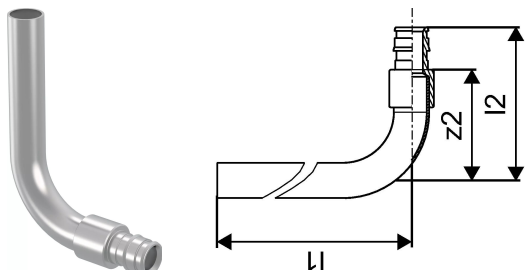

Uponor Smart Radi elbow adapter plated Q&E 16-15CU l=1100mm

1023047

- With coated copper pipe 15 x 1 mm.
- The connection of the coated copper pipe 15 x 1 mm to the radiator can be made with the Uponor clamp compression adapter Cu (Item-No. 1013830).

Uponor Smart Radi elbow adapter plated Q&E 16-15CU l=1100mm

1023047

Technical data

Item no EAN	7331541189187
Item no GTIN	07331541189187
Item (unit of measurement)	pce
Length (l1)	1100 mm
Length (l2)	65 mm
Z-measurement z2	47 mm
Packaging Quantity 1	2
Packaging Quantity 3	20
Packaging GTIN PL1	06414905261758
Packaging GTIN PL3	06414905261765