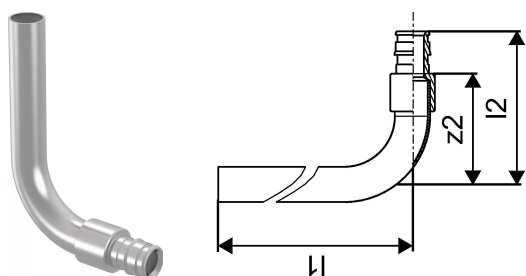

Uponor Smart Radi elbow adapter plated Q&E 16-15CU l=1100mm

1023047

- With coated copper pipe 15 x 1 mm.
- The connection of the coated copper pipe 15 x 1 mm to the radiator can be made with the Uponor clamp compression adapter Cu (Item-No. 1013830).

Uponor Smart Radi elbow adapter plated Q&E 16-15CU l=1100mm

1023047

Technical data

Item no EAN	7331541189187
Item no GTIN	07331541189187
Item (unit of measurement)	pce
Length (l1)	1100 mm
Length (l2)	65 mm
Z-measurement z2	47 mm
Packaging Quantity 1	2
Packaging Quantity 3	20
Packaging GTIN PL1	06414905261758
Packaging GTIN PL3	06414905261765