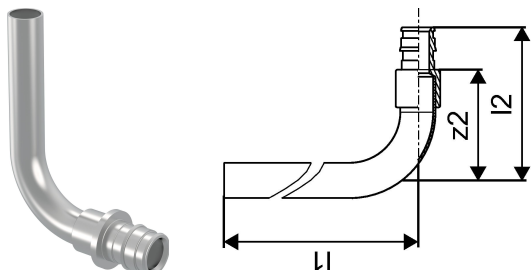

Uponor Smart Radi elbow adapter plated Q&E 20-15CU l=300mm

1023046

- With coated copper pipe 15 x 1 mm.
- The connection of the coated copper pipe 15 x 1 mm to the radiator can be made with the Uponor clamp compression adapter Cu (Item-No. 1013830).

Uponor Smart Radi elbow adapter plated Q&E 20-15CU l=300mm

1023046

Technical data

Item no EAN	7331541189163
Item no GTIN	07331541189163
Item (unit of measurement)	pce
Length (l1)	300 mm
Length (l2)	69 mm
Z-measurement z2	47 mm
Packaging Quantity 1	2
Packaging Quantity 3	30
Packaging GTIN PL1	06414905261734
Packaging GTIN PL3	06414905261741