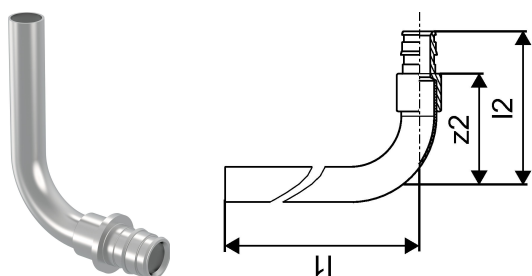

Uponor Smart Radi elbow adapter plated Q&E 20-15CU l=300mm

1023046

- With coated copper pipe 15 x 1 mm.
- The connection of the coated copper pipe 15 x 1 mm to the radiator can be made with the Uponor clamp compression adapter Cu (Item-No. 1013830).

Uponor Smart Radi elbow adapter plated Q&E 20-15CU l=300mm

1023046

Technical data

Item no EAN	7331541189163
Item no GTIN	07331541189163
Item (unit of measurement)	pce
Length (l1)	300 mm
Length (l2)	69 mm
Z-measurement z2	47 mm
Packaging Quantity 1	2
Packaging Quantity 3	30
Packaging GTIN PL1	06414905261734
Packaging GTIN PL3	06414905261741