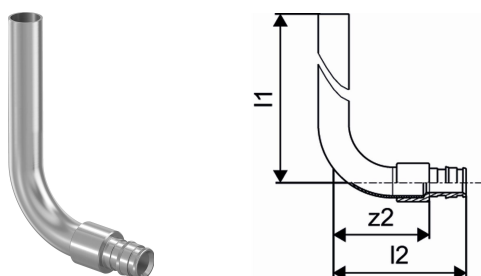

Uponor Smart Radi elbow adapter plated Q&E 16-15CU l=300mm

1023045

- With coated copper pipe 15 x 1 mm.
- The connection of the coated copper pipe 15 x 1 mm to the radiator can be made with the Uponor clamp compression adapter Cu (Item-No. 1013830).

Application information Uponor Smart Radi elbow adapter plated Q&E

Specification

- Fittings and accessories for radiator connection
- Q&E rings must be ordered separately if not different mentioned

Application

- Heating with high and with low temperature radiators

Uponor Smart Radi elbow adapter plated Q&E 16-15CU l=300mm

1023045

Technical data

Item no EAN	7331541186636
Item no GTIN	07331541186636
Item (unit of measurement)	pce
Length (l1)	300 mm
Length (l2)	65 mm
Z-measurement z2	47 mm
Packaging Quantity 1	2
Packaging Quantity 3	40
Packaging GTIN PL1	06414905261710
Packaging GTIN PL3	06414905261727
Item Unit Length	300
Item Unit Height	70
Item Unit Weight	0,15
Item Unit Width	12