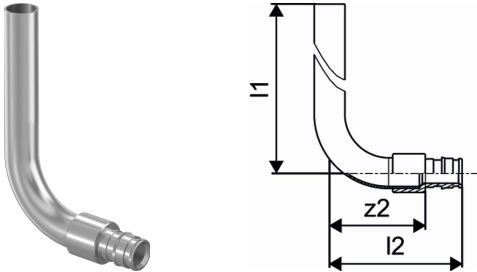

Uponor Smart Radi elbow adapter plated Q&E 16-15CU l=300mm

1023045

- With coated copper pipe 15 x 1 mm.
- The connection of the coated copper pipe 15 x 1 mm to the radiator can be made with the Uponor clamp compression adapter Cu (Item-No. 1013830).

Application information Uponor Smart Radi elbow adapter plated Q&E

Specification

- Fittings and accessories for radiator connection
- Q&E rings must be ordered separately if not different mentioned

Application

- Heating with high and with low temperature radiators

Uponor Smart Radi elbow adapter plated Q&E 16-15CU l=300mm

1023045

Technical data

Item no EAN	7331541186636
Item no GTIN	07331541186636
Item (unit of measurement)	pce
Length (l1)	300 mm
Length (l2)	65 mm
Z-measurement z2	47 mm
Packaging Quantity 1	2
Packaging Quantity 3	40
Packaging GTIN PL1	06414905261710
Packaging GTIN PL3	06414905261727
Item Unit Length	300
Item Unit Height	70
Item Unit Weight	0,15
Item Unit Width	12