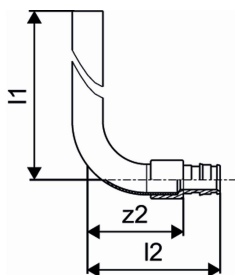

Uponor Smart Radi elbow adapter plated Q&E 16-15CU l=300mm

1023045

- With coated copper pipe 15 x 1 mm.
- The connection of the coated copper pipe 15 x 1 mm to the radiator can be made with the Uponor clamp compression adapter Cu (Item-No. 1013830).

Uponor Smart Radi elbow adapter plated Q&E 16-15CU l=300mm

1023045

Technical data

Item no EAN	7331541186636
Item no GTIN	07331541186636
Item (unit of measurement)	pce
Length (l1)	300 mm
Length (l2)	65 mm
Z-measurement z2	47 mm
Packaging Quantity 1	2
Packaging Quantity 3	40
Packaging GTIN PL1	06414905261710
Packaging GTIN PL3	06414905261727