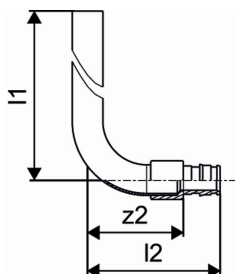

Uponor Smart Radi elbow adapter plated Q&E 16-15CU l=300mm

1023045

- With coated copper pipe 15 x 1 mm.
- The connection of the coated copper pipe 15 x 1 mm to the radiator can be made with the Uponor clamp compression adapter Cu (Item-No. 1013830).

Uponor Smart Radi elbow adapter plated Q&E 16-15CU l=300mm

1023045

Technical data

Item no EAN	7331541186636
Item no GTIN	07331541186636
Item (unit of measurement)	pce
Length (l1)	300 mm
Length (l2)	65 mm
Z-measurement z2	47 mm
Packaging Quantity 1	2
Packaging Quantity 3	40
Packaging GTIN PL1	06414905261710
Packaging GTIN PL3	06414905261727