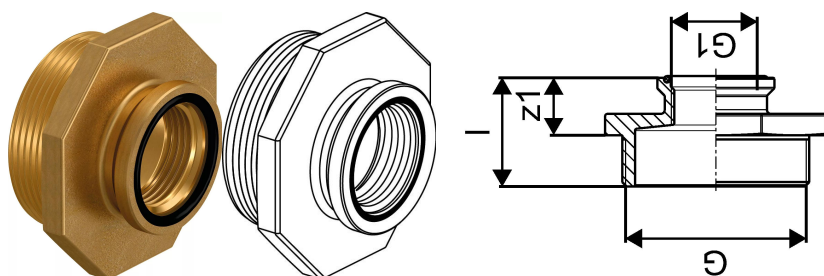

Uponor Wipex reducer male x female G1 1/2-G1 1/4**1018369****Application information Uponor Wipex reducer male x female****Specification**

- Wipex fittings in corrosion-resistant brass, dezincification based on EN ISO 6509 with stainless steel screw.
- O-ring sealing between Wipex coupling and base fitting connectors
- Bolt set for couplers include a hex socket bolt in stainless steel and the nut as well as washer from brass
- Pre-open sleeve design with assembled support part for the dimension 63-110mm.

Application

- Fittings for pipe systems Thermo, Aqua, Quattro, Supra, Supra PLUS and Supra Standard
- Connection of PE and PE-Xa medium pipe to couplers with cylindrical inch male thread
- Max. operating temperature 95°C

Certification

- Approvals should be checked by local responsible person

Uponor Wipex reducer male x female G1 1/2-G1 1/4

1018369

Technical data

Item no EAN	7331541098946
Item no GTIN	07331541098946
Item no VVS	089770603
RSK no.	2410637
Item no NRF	8360732
Item (unit of measurement)	pce
Length (l)	39 mm
Packaging Quantity 1	1
Packaging Quantity 3	25
Packaging Quantity 4	2400
Packaging GTIN PL1	06414905437979
Packaging GTIN PL3	06414905446797
Packaging GTIN PL4	06414905490745
Item Unit Length	60
Item Unit Height	39
Item Unit Weight	0,246
Item Unit Width	60