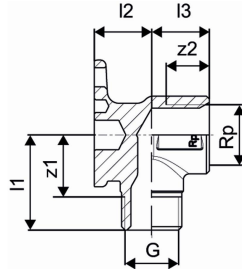

Uponor Smart Aqua tap elbow Uni-C 1/2"MT-1/2"FT

1015559

- Made of tin-plated brass
- For on wall installation or attachment with rotation protection to the MLCP mounting angles and plate
- Male thread acc. to DIN EN ISO 228-1.

Uponor Smart Aqua tap elbow Uni-C 1/2"MT-1/2"FT

1015559

Technical data

Item no EAN	4021598501034
Item no GTIN	04021598501034
Item (unit of measurement)	pce
Female thread Rp	1/2 inch
Length (l1)	33 mm
Length (l2)	20 mm
Length (l3)	20 mm
Z-measurement z2	5 mm
Packaging Quantity 1	10
Packaging Quantity 3	40
Packaging Quantity 4	1920
Packaging GTIN PL1	06414905436668
Packaging GTIN PL3	06414905446476
Packaging GTIN PL4	06414905490172
Item Unit Length	50
Item Unit Height	40
Item Unit Weight	0,17
Item Unit Width	28