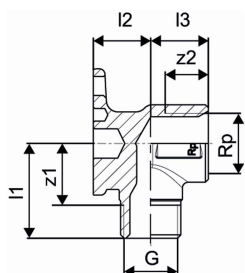

Uponor Smart Aqua tap elbow Uni-C 1/2"MT-1/2"FT

1015559

- Made of tin-plated brass
- For on wall installation or attachment with rotation protection to the MLCP mounting angles and plate
- Male thread acc. to DIN EN ISO 228-1.

Uponor Smart Aqua tap elbow Uni-C 1/2"MT-1/2"FT

1015559

Technical data

Item no EAN	4021598501034
Item no GTIN	04021598501034
Item (unit of measurement)	pce
Female thread Rp	1/2 inch
Length (l1)	33 mm
Length (l2)	20 mm
Length (l3)	20 mm
Z-measurement z2	5 mm
Packaging Quantity 1	10
Packaging Quantity 3	40
Packaging Quantity 4	1920
Packaging GTIN PL1	06414905436668
Packaging GTIN PL3	06414905446476
Packaging GTIN PL4	06414905490172
Item Unit Length	50
Item Unit Height	40
Item Unit Weight	0,17
Item Unit Width	28