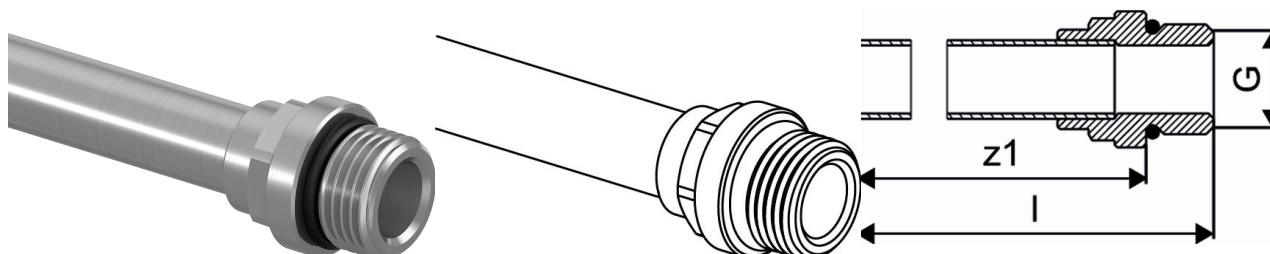

Uponor Smart Radi adapter plated G1/2"MT-15CU l=350mm**1015425**

- Made of coated copper pipe
- copper pipe 15 x 1 mm with self sealing thread for the connection to radiator
- Fits to all Uponor press tap elbow MLC, press tap wall plate MLC and press female connection 1/2" MLC
- Connection to the radiator with the Uponor eurocone compression adapter Cu.

Uponor Smart Radi adapter plated G1/2"MT-15CU l=350mm

1015425

Technical data

Item no EAN	4021598501294
Item no GTIN	04021598501294
Item (unit of measurement)	pce
Length (l)	369 mm
Packaging Quantity 1	20
Packaging Quantity 4	640
Packaging Material short PL1	PAP
Packaging Material PL1	Corrugated fibreboard
Packaging GTIN PL1	06414905436545
Packaging GTIN PL4	06414905490059
Item Unit Length	367
Item Unit Height	25
Item Unit Weight	0,183
Item Unit Width	25