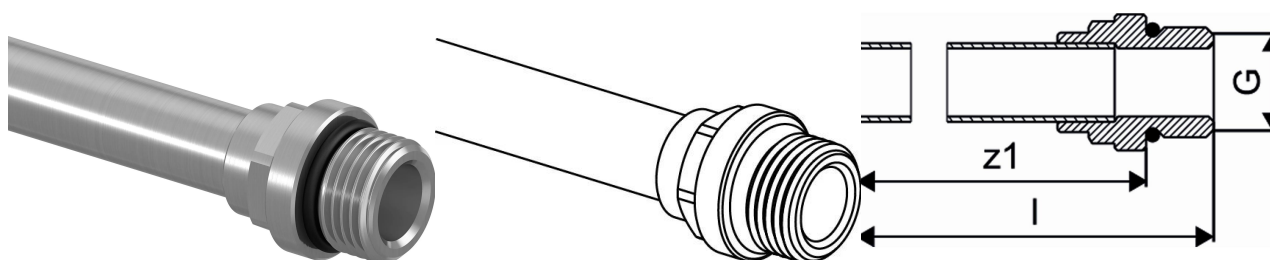

Uponor Smart Radi adapter plated G1/2"MT-15CU l=350mm**1015425**

- Made of coated copper pipe
- copper pipe 15 x 1 mm with self sealing thread for the connection to radiator
- Fits to all Uponor press tap elbow MLC, press tap wall plate MLC and press female connection 1/2" MLC
- Connection to the radiator with the Uponor eurocone compression adapter Cu.

Uponor Smart Radi adapter plated G1/2"MT-15CU l=350mm

1015425

Technical data

Item no EAN	4021598501294
Item no GTIN	04021598501294
Item (unit of measurement)	pce
Length (l)	369 mm
Packaging Quantity 1	20
Packaging Quantity 4	640
Packaging Material short PL1	PAP
Packaging Material PL1	Corrugated fibreboard
Packaging GTIN PL1	06414905436545
Packaging GTIN PL4	06414905490059
Item Unit Length	367
Item Unit Height	25
Item Unit Weight	0,183
Item Unit Width	25