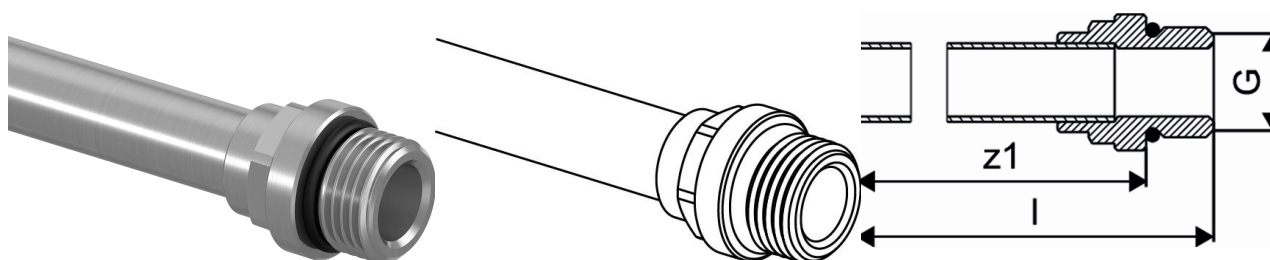

Uponor Smart Radi adapter plated G1/2"MT-15CU l=350mm

1015425

- Made of coated copper pipe
- copper pipe 15 x 1 mm with self sealing thread for the connection to radiator
- Fits to all Uponor press tap elbow MLC, press tap wall plate MLC and press female connection 1/2" MLC
- Connection to the radiator with the Uponor eurocone compression adapter Cu.

Uponor Smart Radi adapter plated G1/2"MT-15CU l=350mm

1015425

Technical data

Item no EAN	4021598501294
Item no GTIN	04021598501294
Item (unit of measurement)	pce
Length (l)	369 mm
Packaging Quantity 1	20
Packaging Material short PL1	PAP
Packaging Material PL1	Corrugated fibreboard
Packaging GTIN PL1	06414905436545
Packaging GTIN PL4	06414905490059