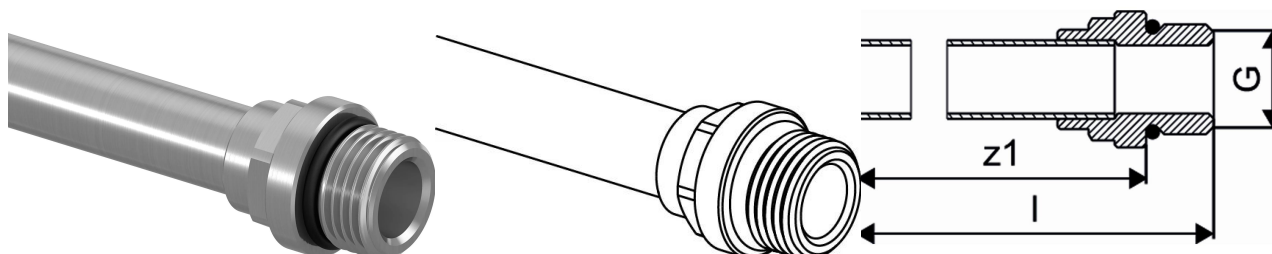

Uponor Smart Radi adapter plated G1/2"MT-15CU l=350mm

1015425

- Made of coated copper pipe
- copper pipe 15 x 1 mm with self sealing thread for the connection to radiator
- Fits to all Uponor press tap elbow MLC, press tap wall plate MLC and press female connection 1/2" MLC
- Connection to the radiator with the Uponor eurocone compression adapter Cu.

Uponor Smart Radi adapter plated G1/2"MT-15CU l=350mm

1015425

Technical data

Item no EAN	4021598501294
Item no GTIN	04021598501294
Item (unit of measurement)	pce
Length (l)	369 mm
Packaging Quantity 1	20
Packaging Material short PL1	PAP
Packaging Material PL1	Corrugated fibreboard
Packaging GTIN PL1	06414905436545
Packaging GTIN PL4	06414905490059