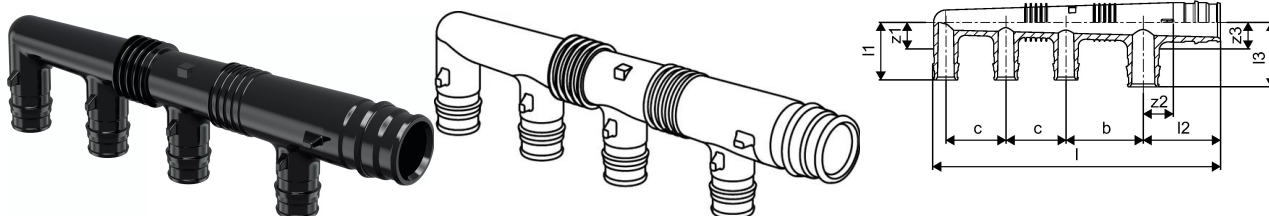

Uponor Q&E manifold PPSU 25 4x16 c/c45+2x35

1008719

- Main connection for Q&E 25 mm

Uponor Q&E manifold PPSU 25 4x16 c/c45+2x35

1008719

Technical data

Item no EAN	6414907053016
Item no GTIN	06414907053016
Item (unit of measurement)	pce
Length (l)	168 mm
Length (l1)	34 mm
Length (l2)	45 mm
Length (l3)	34 mm
Z-measurement b	45 mm
Z-measurement b1	35 mm
Z-measurement z2	18 mm
Z-measurement z3	16 mm
Packaging Quantity 1	1
Packaging Quantity 3	15
Packaging Quantity 4	1680
Packaging GTIN PL1	06414905254996
Packaging GTIN PL3	06414905255009
Packaging GTIN PL4	06414905255016
Item Unit Length	165
Item Unit Height	40
Item Unit Weight	0,046
Item Unit Width	30