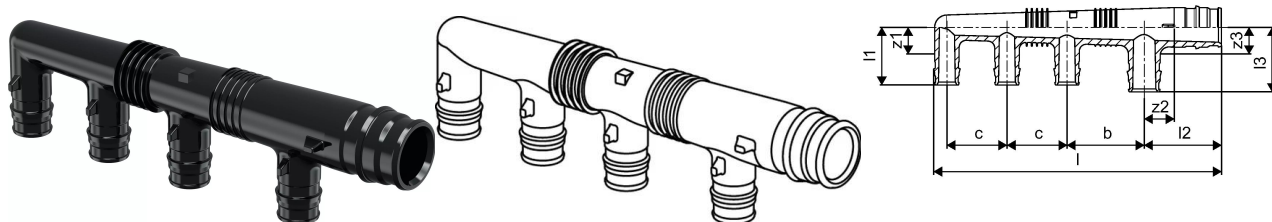

Uponor Q&E manifold PPSU 25 4x16 c/c45+2x35

1008719

- Main connection for Q&E 25 mm

Uponor Q&E manifold PPSU 25 4x16 c/c45+2x35

1008719

Technical data

Item no EAN	6414907053016
Item no GTIN	06414907053016
Item (unit of measurement)	pce
Length (l)	168 mm
Length (l1)	34 mm
Length (l2)	45 mm
Length (l3)	34 mm
Z-measurement b	45 mm
Z-measurement b1	35 mm
Z-measurement z2	18 mm
Z-measurement z3	16 mm
Packaging Quantity 1	1
Packaging Quantity 3	15
Packaging Quantity 4	1680
Packaging GTIN PL1	06414905254996
Packaging GTIN PL3	06414905255009
Packaging GTIN PL4	06414905255016
Item Unit Length	165
Item Unit Height	40
Item Unit Weight	0,046
Item Unit Width	30