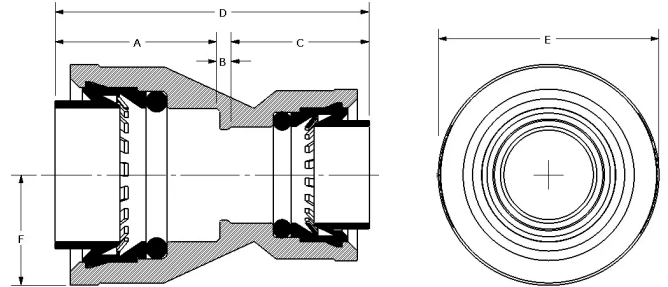

## Product information and application use

TotalFit™ is the professional-grade engineered polymer (EP) push-to-connect solution that provides greater value for residential projects with the same versatility and speed as brass push-to-connect fittings for PEX, PE-RT, CPVC, and copper piping systems.