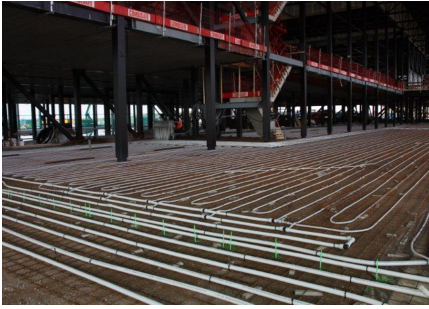

uponor

Uponor GmbH

Uponor GmbH
97437 Haßfurt

Zentrale Zentrale: +49 9521 690-0
Kundenservice Kundenservice: +49 32
221 090 866
E-Mail kundenservice@uponor.com
W www.uponor.com