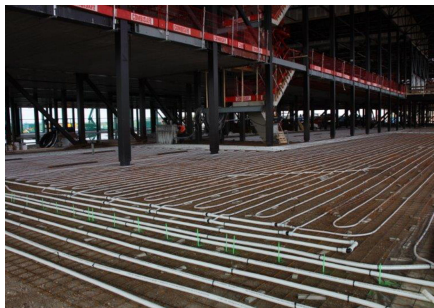

uponor

Kontaktujte nás

Uponor, s.r.o.
Zelený pruh 95/97
140 00 Praha 4 - Braník
Česká republika

Telefon +420 233 313 844
E-mail zakaznickyservis@uponor.com
W www.uponor.com